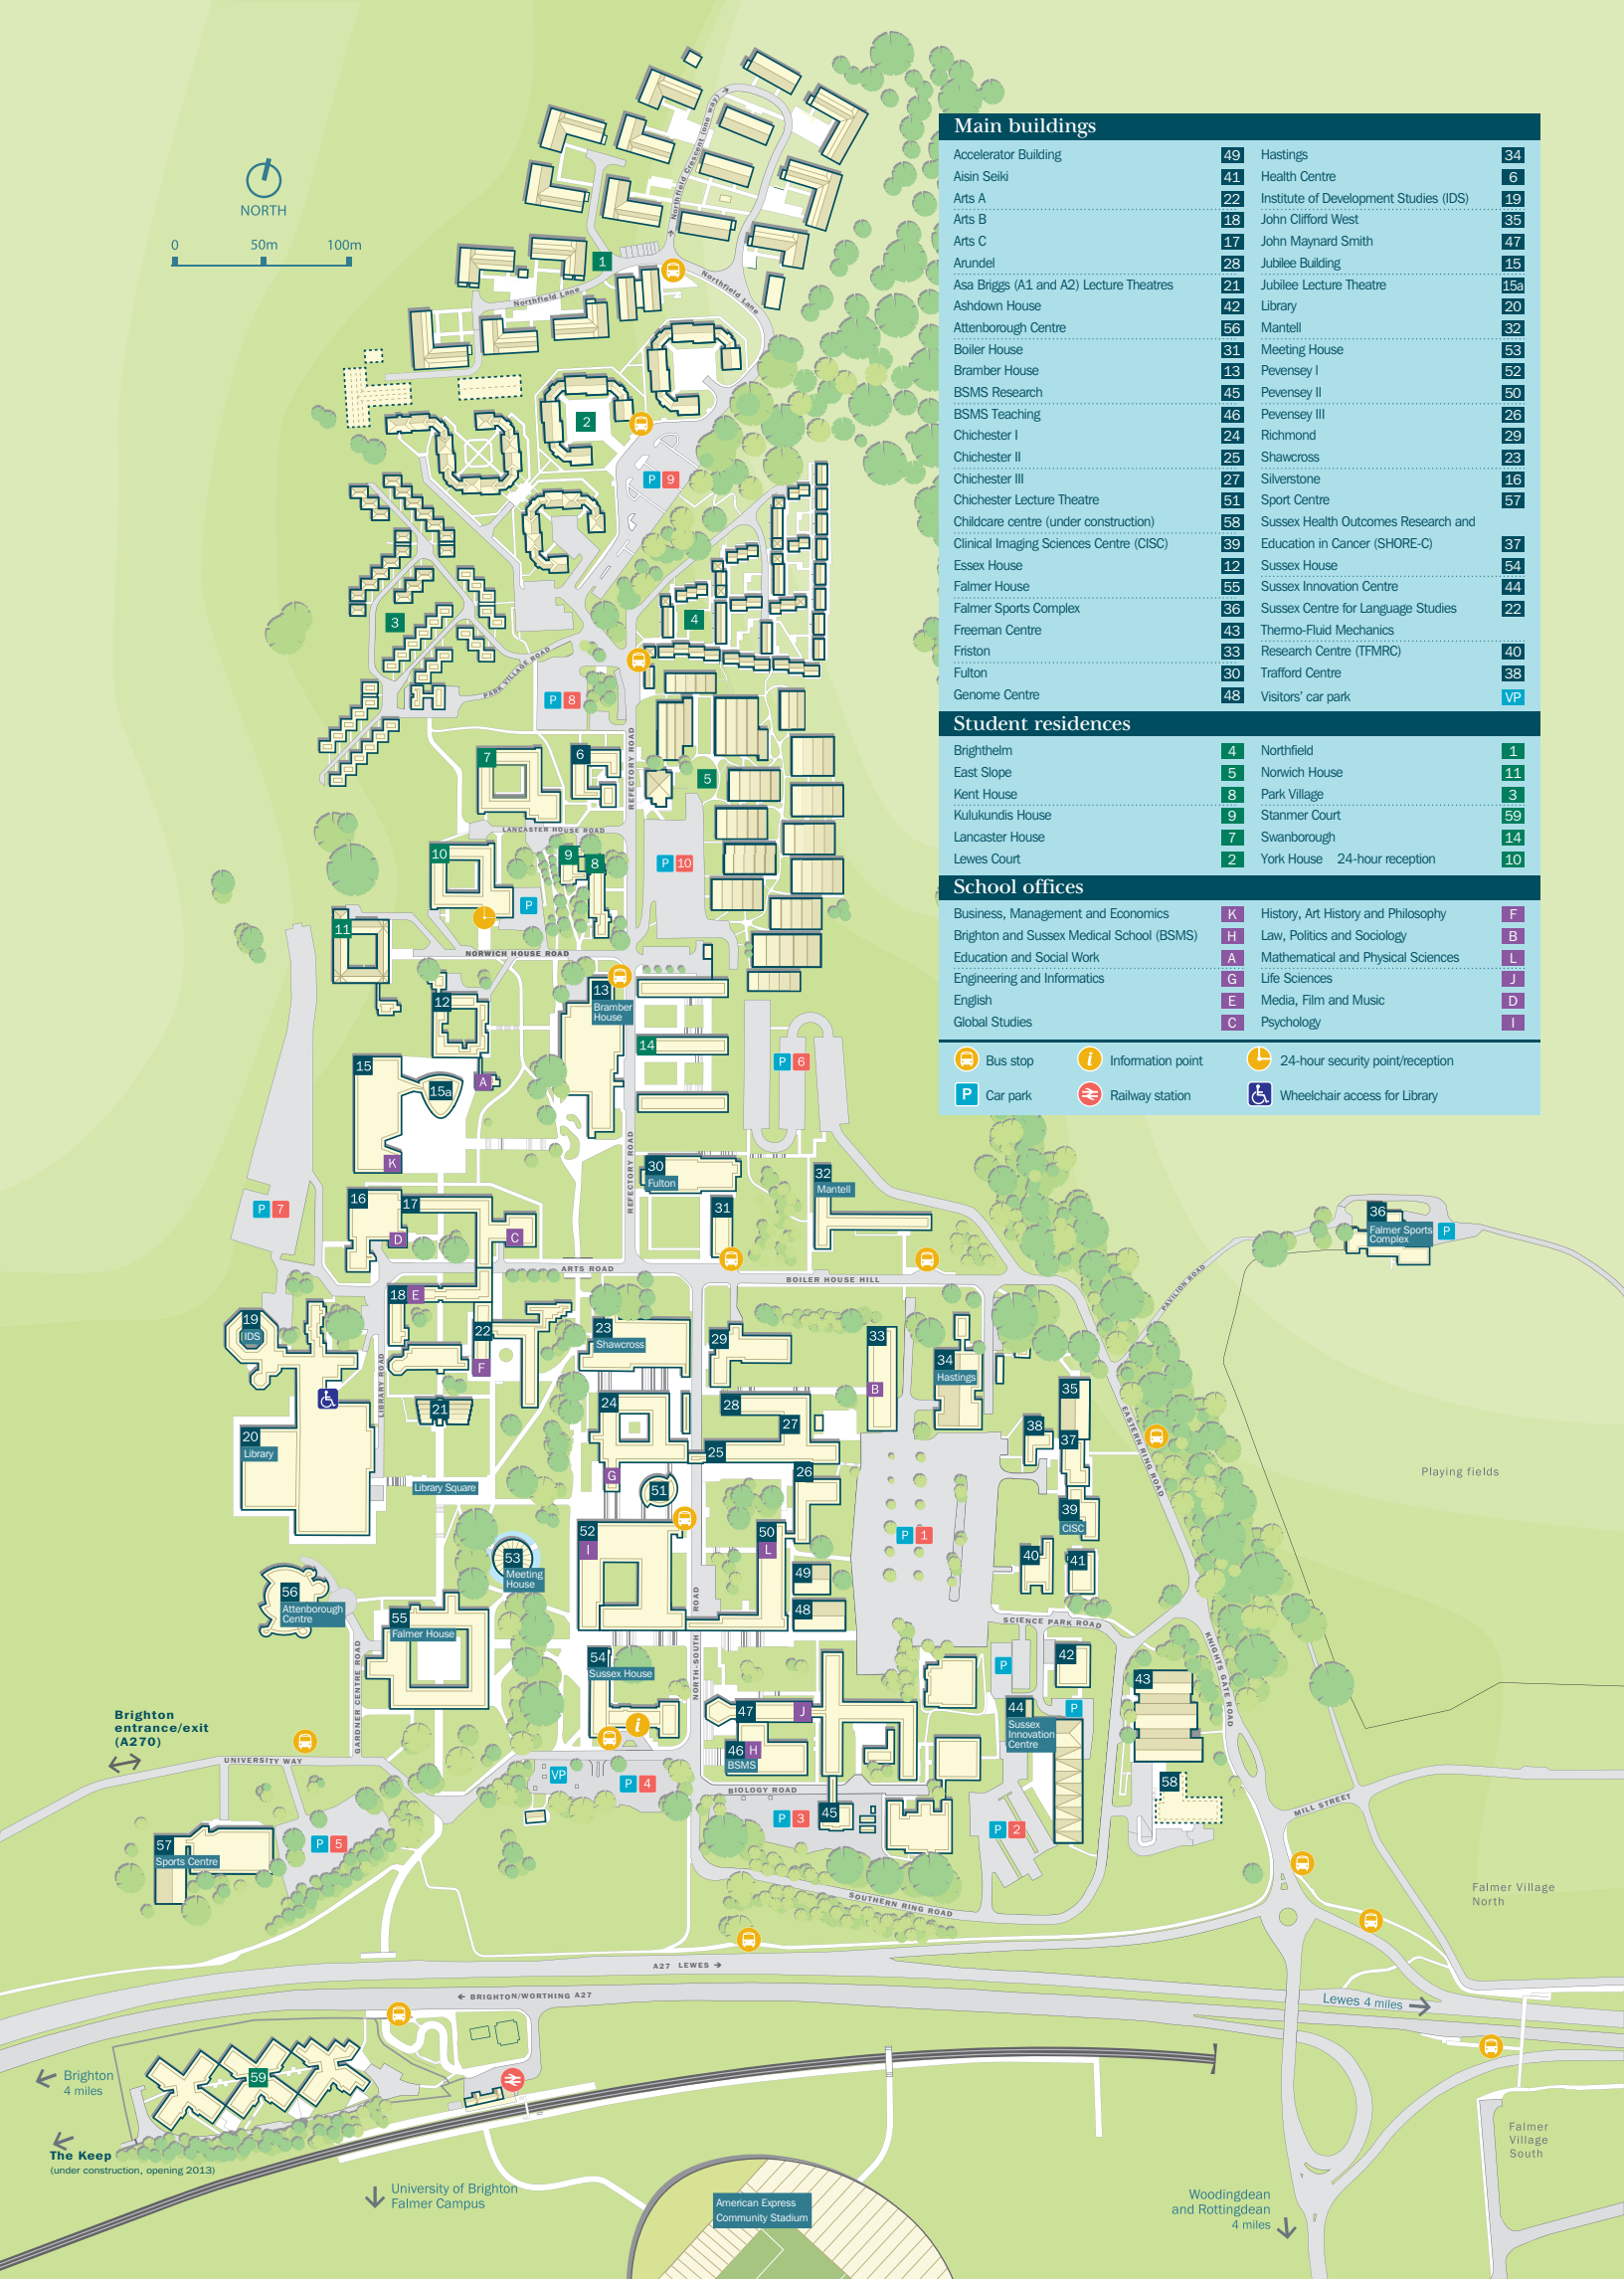

0 50m 100m

Main buildings

Accelerator Building	49	Hastings	34
Aisin Seiki	41	Health Centre	6
Arts A	22	Institute of Development Studies (IDS)	19
Arts B	18	John Clifford West	35
Arts C	17	John Maynard Smith	47
Arundel	28	Jubilee Building	15
Asa Briggs (A1 and A2) Lecture Theatres	21	Jubilee Lecture Theatre	15a
Ashdown House	42	Library	20
Attenborough Centre	56	Mantell	32
Boiler House	31	Meeting House	53
Bramber House	13	Pevensy I	52
BSMS Research	45	Pevensy II	50
BSMS Teaching	46	Pevensy III	26
Chichester I	24	Richmond	29
Chichester II	25	Shawcross	23
Chichester III	27	Silverstone	16
Chichester Lecture Theatre	51	Sport Centre	57
Childcare centre (under construction)	58	Sussex Health Outcomes Research and Education in Cancer (SHORE-C)	37
Clinical Imaging Sciences Centre (CISC)	39	Sussex House	54
Essex House	12	Sussex Innovation Centre	44
Falmer House	55	Sussex Centre for Language Studies	22
Falmer Sports Complex	36	Thermo-Fluid Mechanics	43
Freeman Centre	43	Research Centre (TFMRC)	40
Friston	33	Traford Centre	38
Fulton	30	Visitors' car park	VP
Genome Centre	48		

Student residences

Brighthelm	4	Northfield	1
East Slope	5	Norwich House	11
Kent House	8	Park Village	3
Kulukundis House	9	Stammer Court	59
Lancaster House	7	Swanborough	14
Leves Court	2	York House 24-hour reception	10

- Bus stop
- Information point
- 24-hour security point/reception
- Car park
- Railway station
- Wheelchair access for Library

Brighton entrance/exit (A270)

Brighton 4 miles

The Keep (under construction, opening 2013)

University of Brighton Falmer Campus

American Express Community Stadium

Woodingdean and Rottingdean 4 miles

Lewes 4 miles

Falmer Village North

Falmer Village South

Playing fields